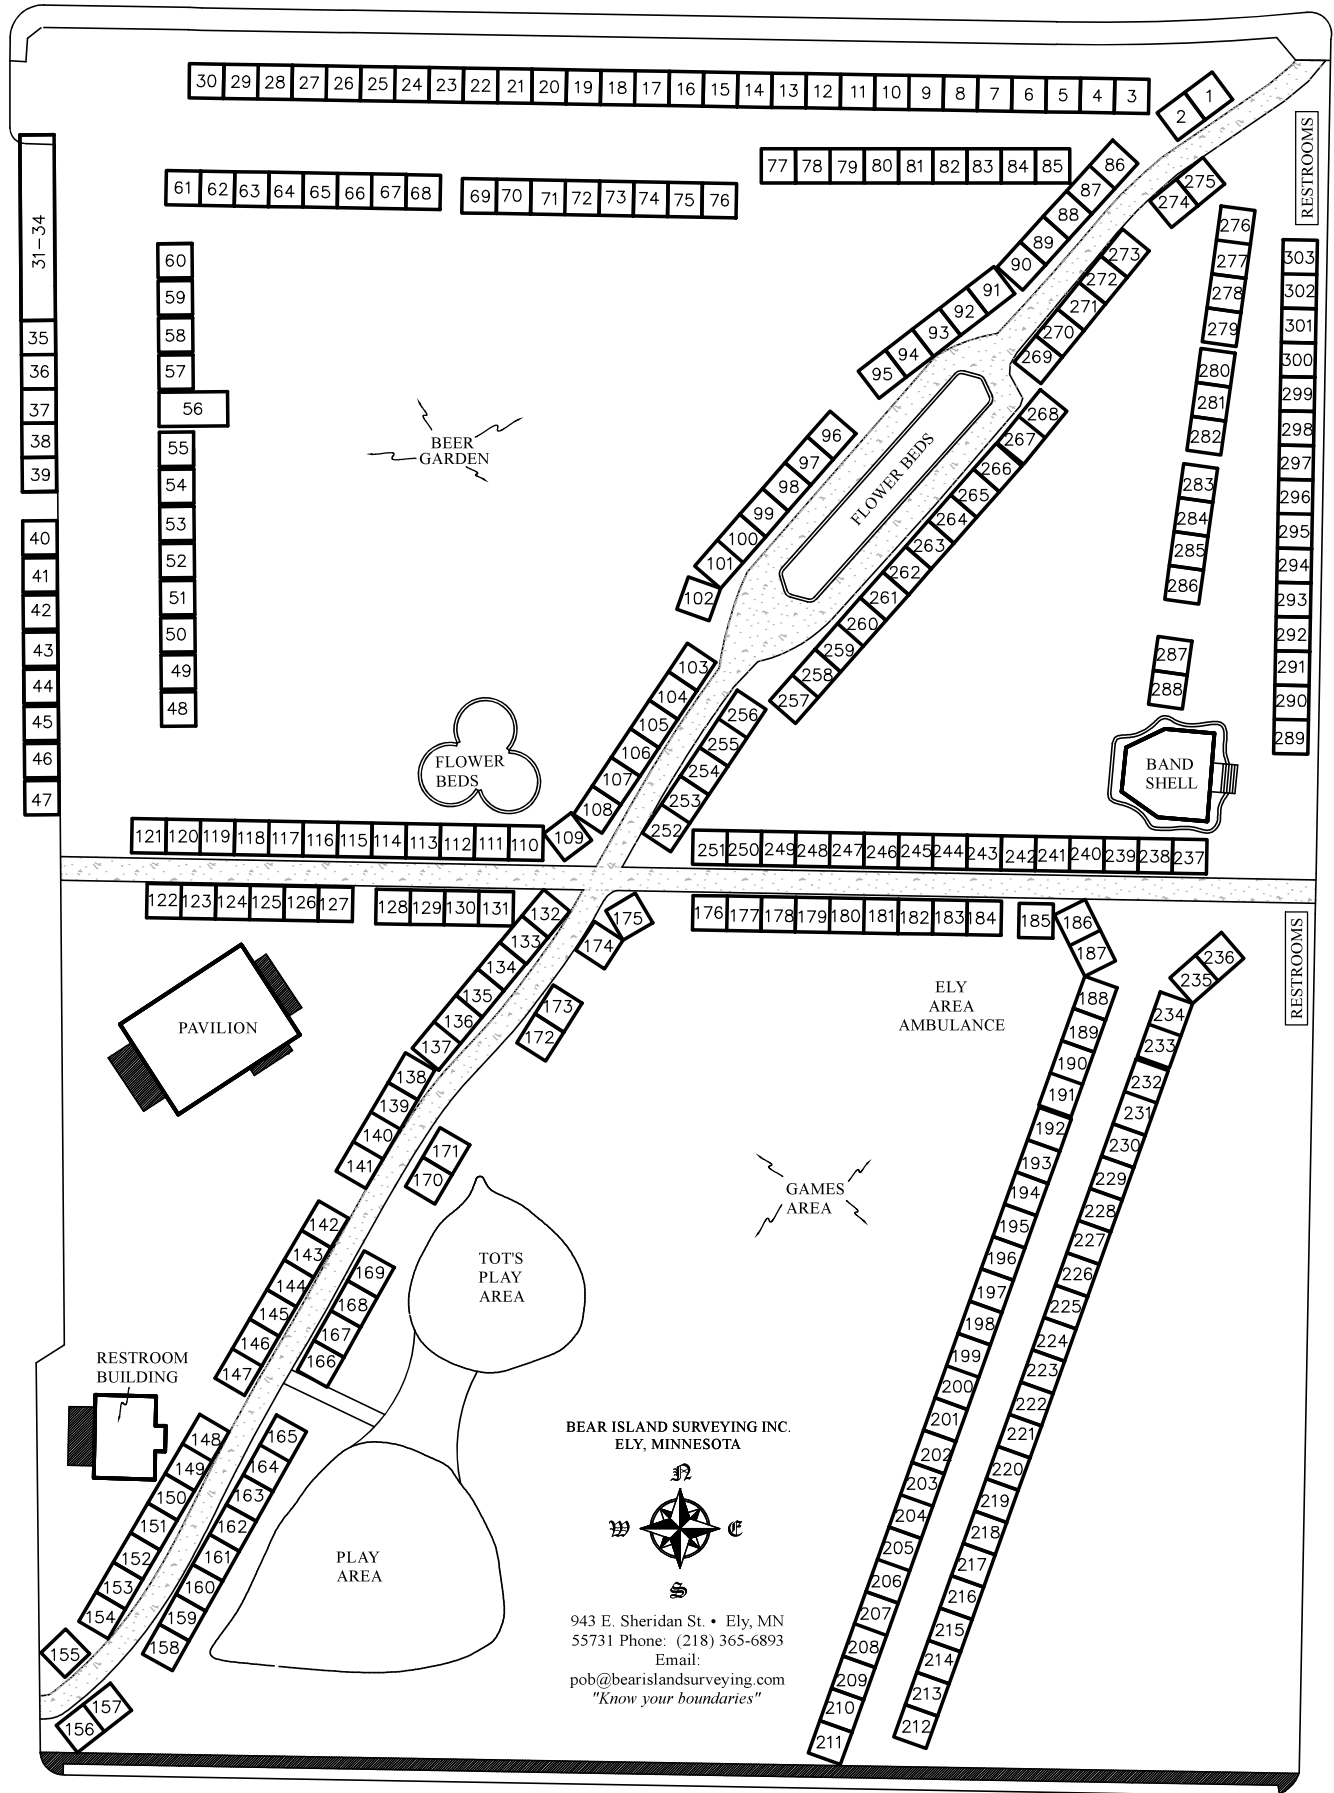

SHERIDAN STREET

BEAR ISLAND SURVEYING INC.
ELY, MINNESOTA

943 E. Sheridan St. • Ely, MN
55731 Phone: (218) 365-6893
Email:
pob@bearislandsurveying.com
"Know your boundaries"

HARVEY STREET

HANDICAPPED PARKING
(BOTH SIDES OF HARVEY STREET)

7 TH AVENUE

ENTERTAINMENT PARKING

8 TH AVENUE