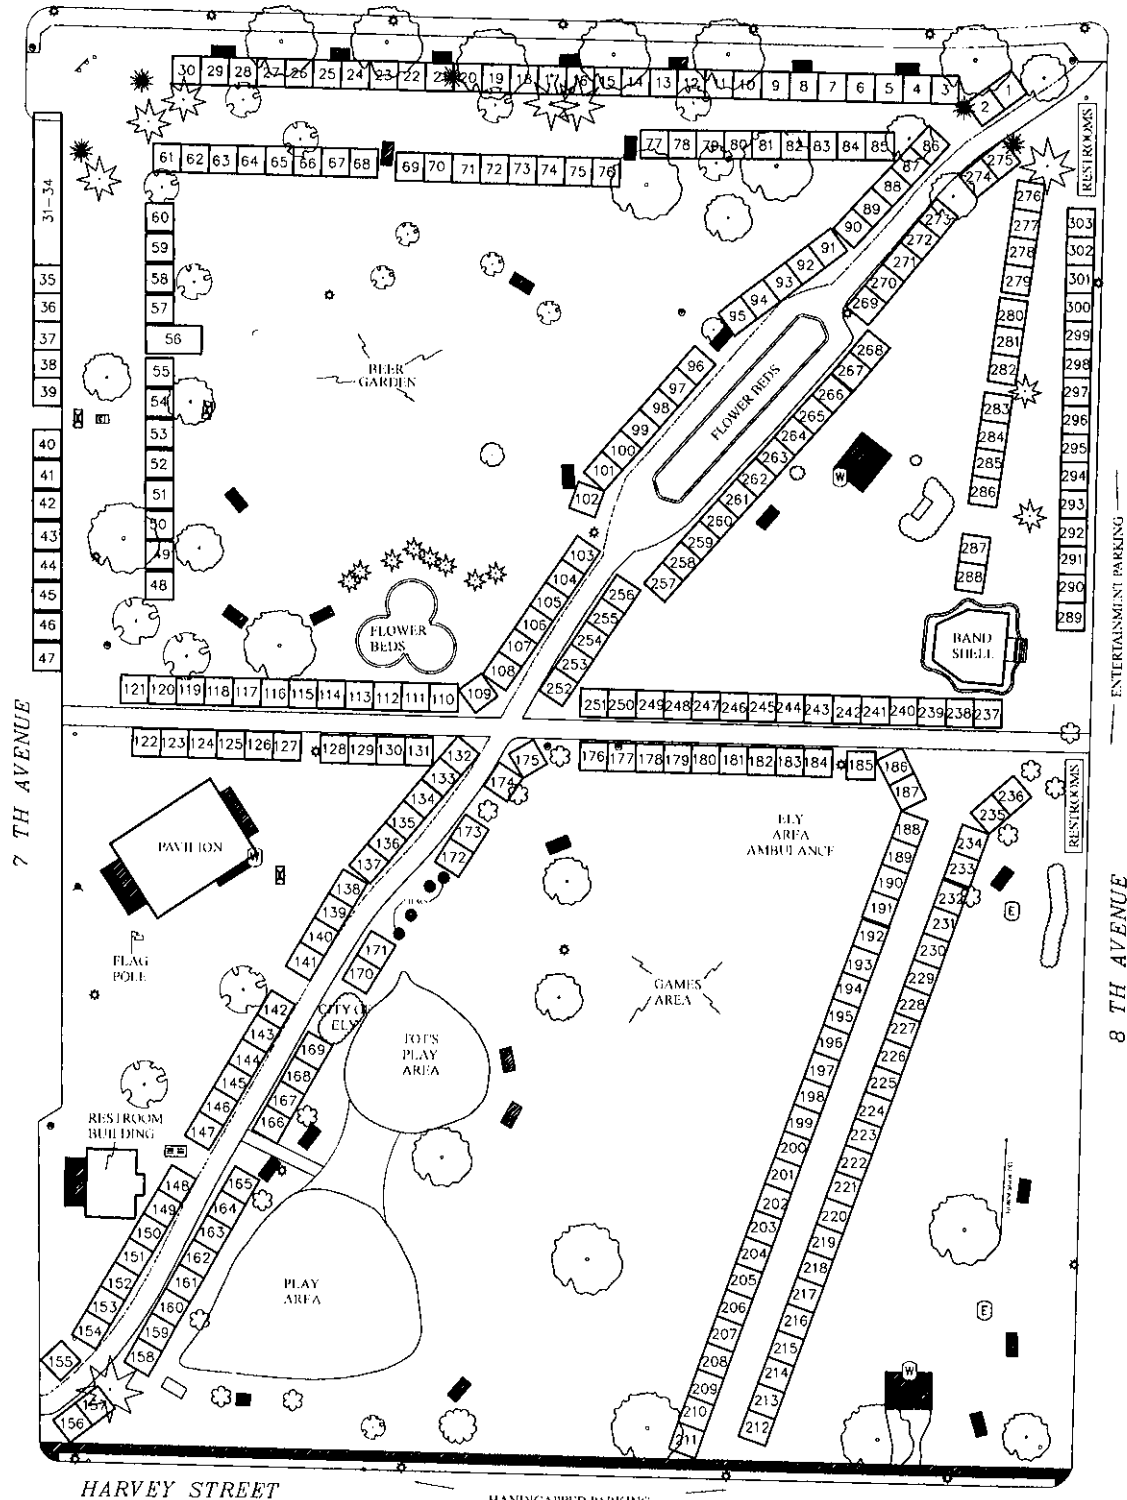

- LEGEND
- ⊙ LIGHTS
  - ⊙ WATER SPRINKLER
  - ⊙ ELECTRICAL METER
  - ⊙ FIRE EXTINGUISHER
  - ⊙ MANHOLE
  - ⊙ SIGN
  - 22 SAND BODIES

BEAR ISLAND SURVEYING INC.  
ELY, MINNESOTA

945 E. Sheridan St. • Ely, MN 55731  
Phone: (218) 365-6893  
Email: [pub@bearislandsurveying.com](mailto:pub@bearislandsurveying.com)  
"Know your boundaries"

SHERIDAN STREET

HARVEY STREET

HANDICAPPED PARKING  
(BOTH SIDES OF HARVEY STREET)

ENTERTAINMENT PARKING

8 TH AVENUE