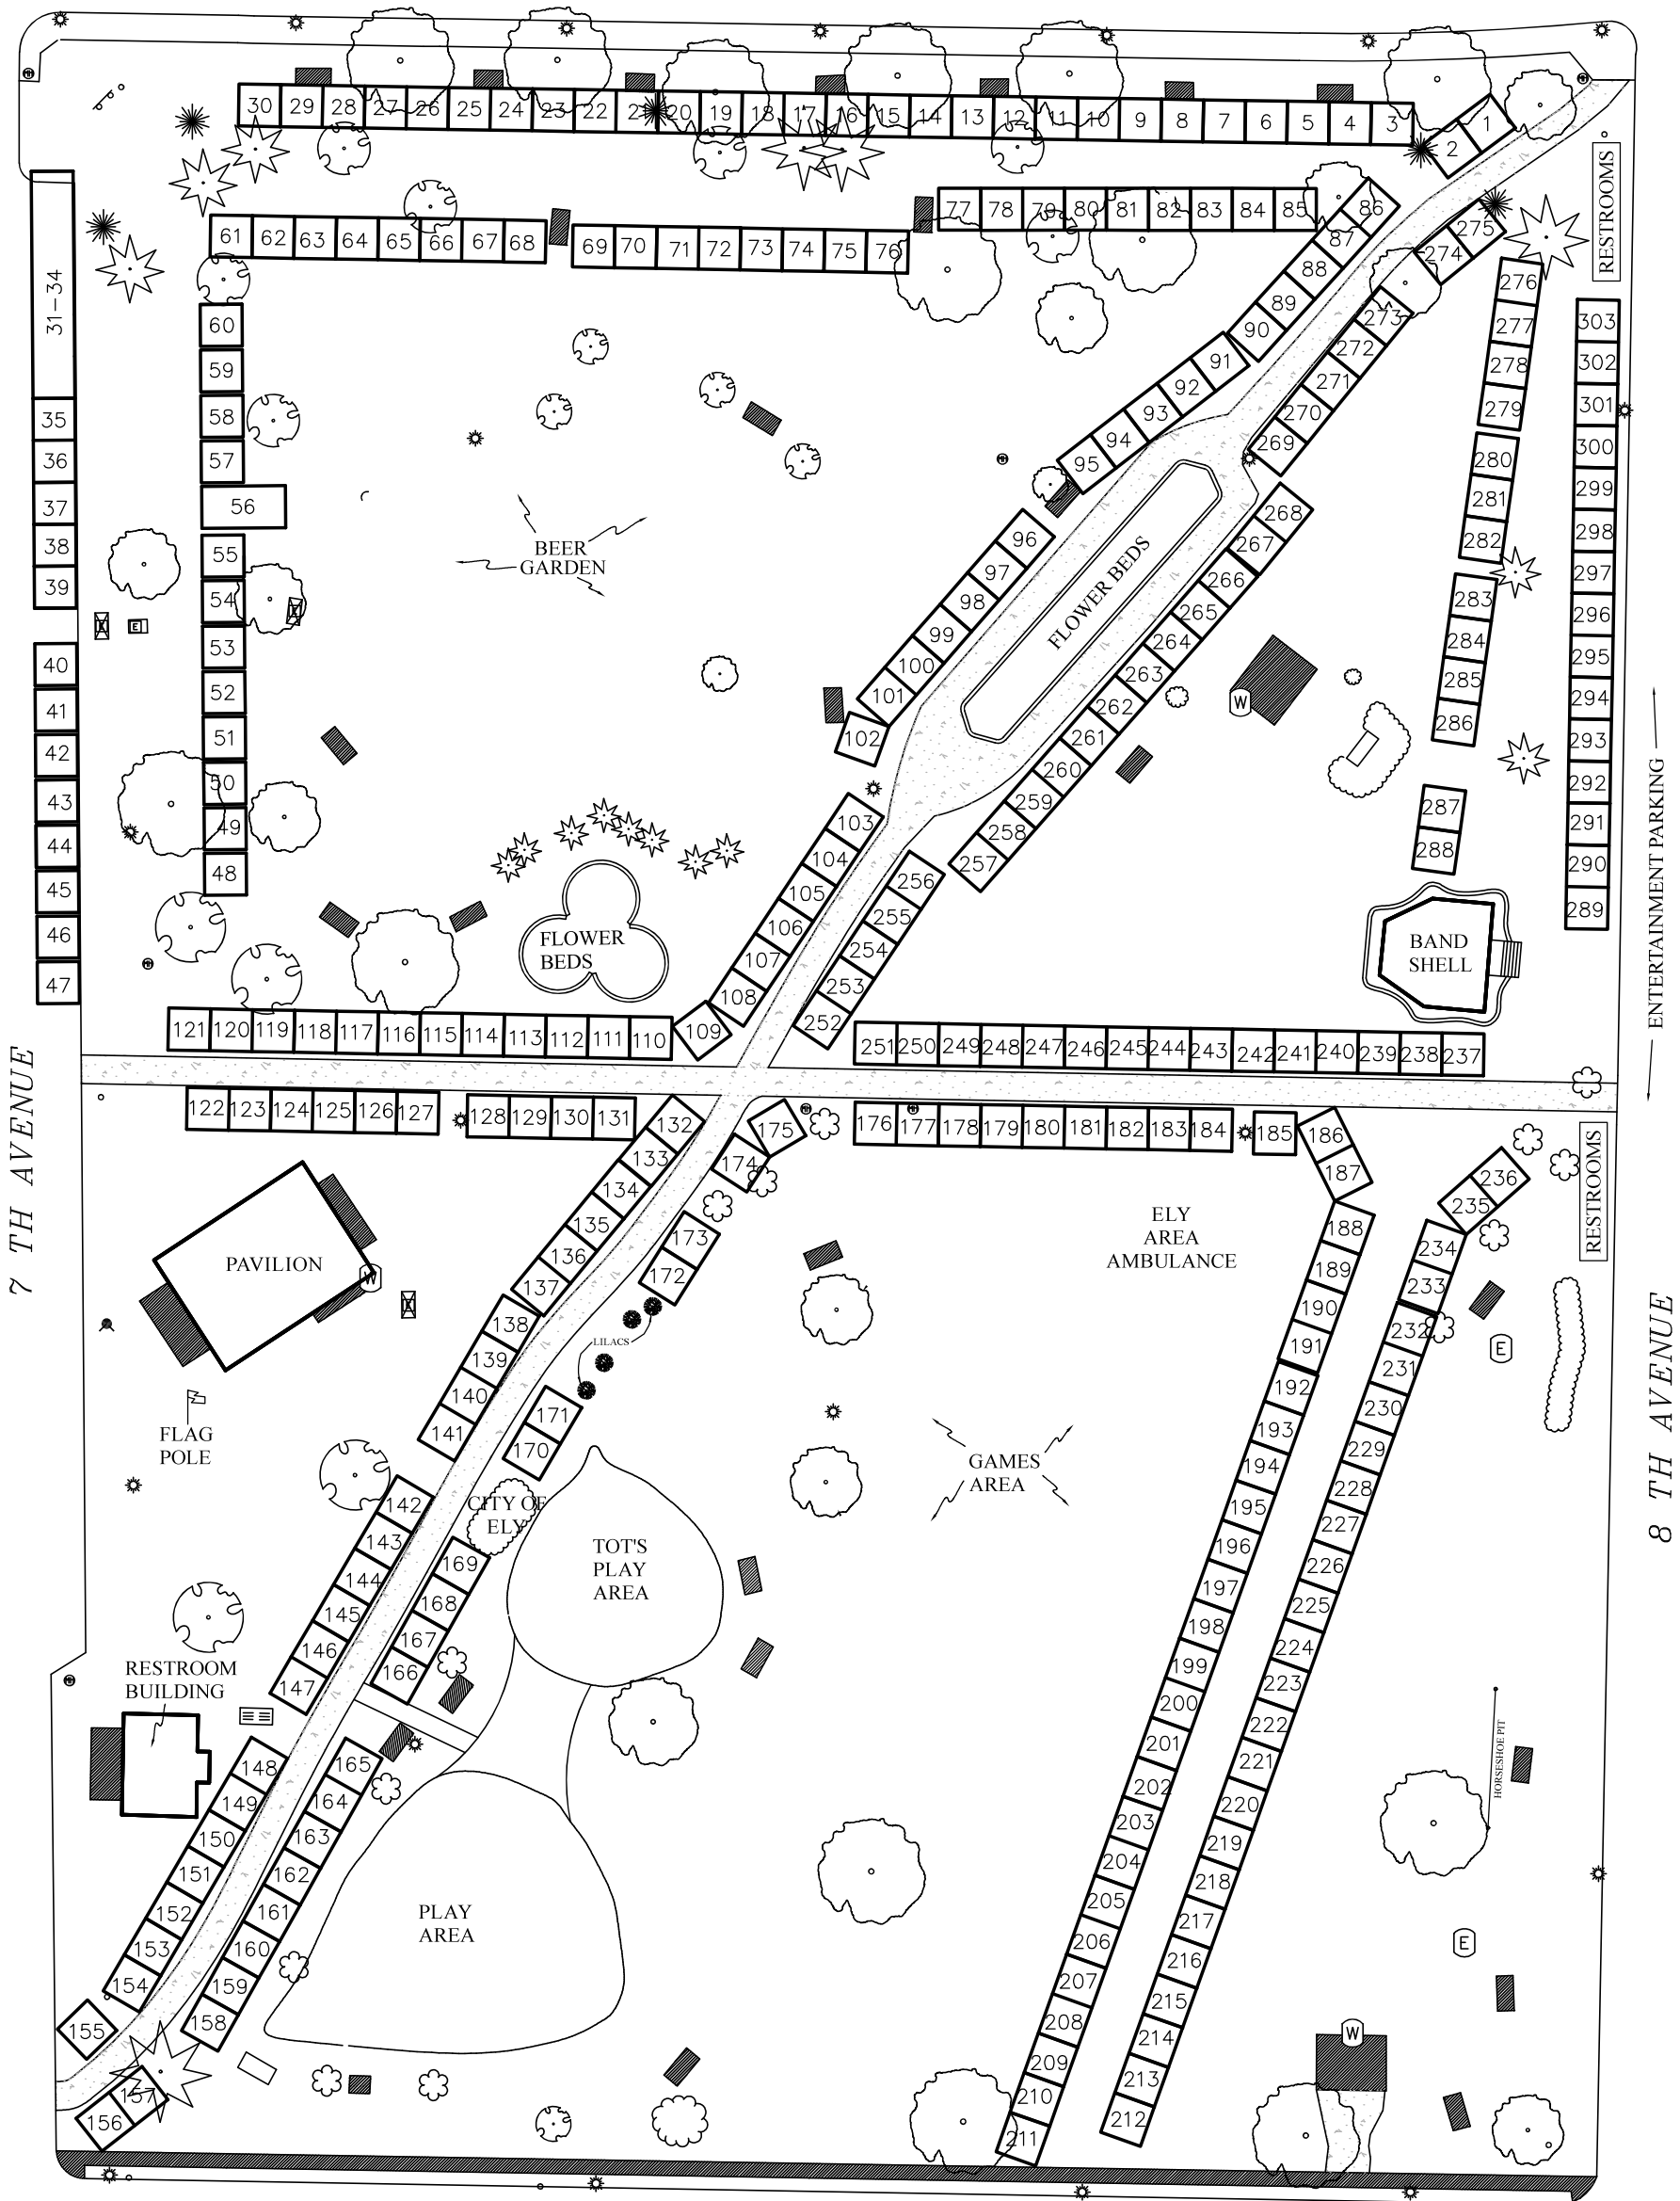

- LEGEND
-  = LIGHT POLE
 -  = WATER SPIGOT
 -  = ELECTRICAL OUTLETS
 -  = FIRE HYDRANT
 -  = MANHOLE
 -  = SIGN
 - 22 = VENDOR BOOTHS

BEAR ISLAND SURVEYING INC.
ELY, MINNESOTA

943 E. Sheridan St. • Ely, MN 55731
Phone: (218) 365-6893
Email: pob@bearislandsurveying.com
"Know your boundaries"

SHERIDAN STREET

ENTERTAINMENT PARKING

8 TH AVENUE

HARVEY STREET

HANDICAPPED PARKING
(BOTH SIDES OF HARVEY STREET)